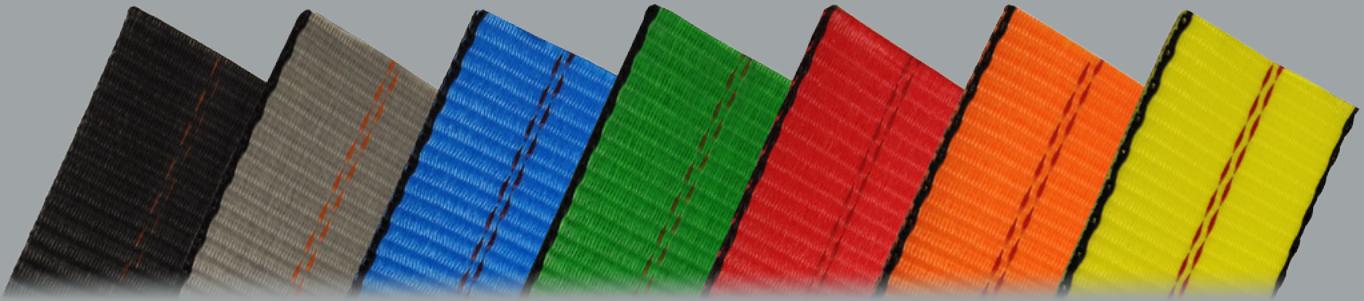

Webbing

WBS1-3.5M
1" POLYESTER

WBS2-6M
WBS2-12M
2" POLYESTER

WBS3-18M
3" POLYESTER

WBA4-20M
WBA4-24M
4" POLYESTER

*COLOR AVAILABILITY VARIES BY WEBBING SIZE