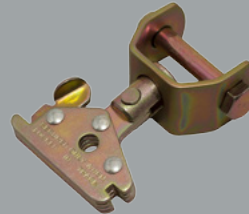

ID2
IDLER J HOOK
& RATCHET YOLK

ID2B
IDLER J HOOK
w/ BOLT

ID2B-2
IDLER J HOOK
w/ BOLT, LONG LEG

ID2B-L
IDLER J HOOK
w/ BOLT, L-SHAPE

ID2S
IDLER J HOOK
w/ BOLT, SHORT

*IDLER J HOOK INDIVIDUAL COMPONENTS AVAILABLE

Specialty Fittings

BP-1-1M
1" BOLT PLATE

BP-2
2" BOLT PLATE

CH-2-3M
2" CLOSED HOOK
(RAVE HOOK)
CH-2-3M-BLK
2" CLOSED HOOK
(RAVE HOOK), BLACK

RC-2
RUBBER CLEAT FOR WHEEL TIE-DOWNS
1 1/8" OPENING

SA-2-10M
2" STRAP ADJUSTER

SFH-2-2M
SERIES F PLATE HOOK

VS-1-1M
1" VINYL COATED S HOOK
1 1/8" OPENING
VS-1-5C
1" VINYL COATED S HOOK
1" OPENING

ZS-1-1M
ZINC PLATED S HOOK
ZS-1-5C
1" VINYL COATED S HOOK
LIGHT DUTY

Logistic Track Fittings

BF-2
SERIES F BUTTERFLY FITTING

EFTG-2
SERIES E/A SPRING FITTING

EFTG-2SW
SERIES E/A 2" SWIVEL FITTING

EFTG-3PC
SERIES E/A 3-PIECE FITTING

EFTG-2CR-3M
SERIES E/A SPRING FITTING
w/ 2" CIRCLE RING

EFTG-2CR-6M
HD SERIES E/A SPRING FITTING
w/ 2" CIRCLE RING