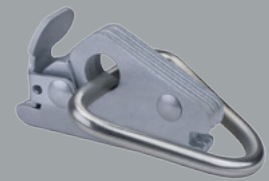

SFH-2-2M
SERIES F PLATE HOOK

VS-1-1M
1" VINYL COATED S HOOK
1 1/8" OPENING
VS-1-5C
1" VINYL COATED S HOOK
1" OPENING

ZS-1-1M
ZINC PLATED S HOOK
ZS-1-5C
1" VINYL COATED S HOOK
LIGHT DUTY

Logistic Track Fittings

BF-2
SERIES F BUTTERFLY FITTING

EFTG-2
SERIES E/A SPRING FITTING

EFTG-2SW
SERIES E/A 2" SWIVEL FITTING

EFTG-3PC
SERIES E/A 3-PIECE FITTING

EFTG-2CR-3M
SERIES E/A SPRING FITTING
w/ 2" CIRCLE RING

EFTG-2CR-6M
HD SERIES E/A SPRING FITTING
w/ 2" CIRCLE RING

EFTG-2DR
SERIES E/A SPRING FITTING
w/ 1" D-RING

EFTG-2DR-6M
HD SERIES E/A SPRING FITTING
w/ 1" D-RING

Pacific Cargo Control, Inc.
18200 SW Teton Ave.
Tualatin, OR 97062

phone: 800.821.8431
503.692.9297

fax: 866.552.5009
503.692.5674