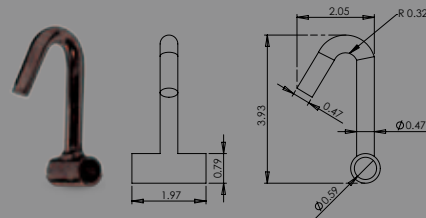

7034-WH
J HOOK ATTACHMENT FOR 2" RATCHET - 6,600 LB.