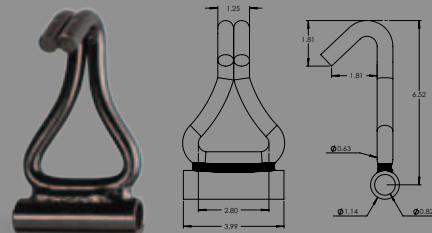

8034-WH
3" SINGLE J-HOOK W/ WELDED TUBE - 22,000 LB.