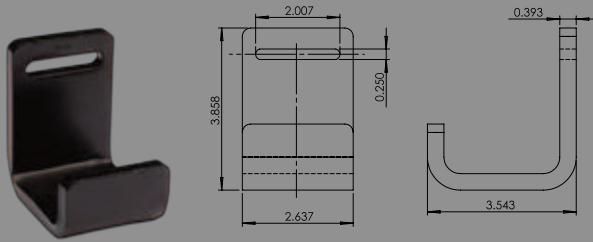

Roll-Off Container Hooks

CH-4
4" CONTAINER HOOK – 16,500 LB.