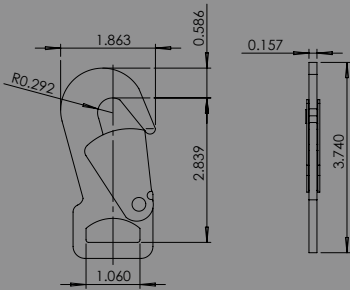

VR-4
4" V-RING - 20,000 LB.

Flat Hooks

FH-1
1" FLAT HOOK - 1,000 LB.

FH-2N
2" NARROW FLAT HOOK - 6,000 LB.

FH-2
2" FLAT HOOK - 10,000 LB.

FH-4A
4" FLAT HOOK - 17,000 LB.

Snap Hooks

SH-1-5M
1" FLAT SNAP HOOK - 5,000 LB.

SH-2-6M
2" FLAT SNAP HOOK - 6,000 LB.

SH-2-10M
2" FLAT SNAP HOOK - 10,000 LB.

TSH-2-10M
2" TWISTED SNAP HOOK - 10,000 LB.

Wire Hooks

WH-1-3M
1" WIRE HOOK – 3,000 LB.

WH-2-1.5M
2" WIRE HOOK – 1,500 LB.

WH-2-2.5M
2" WIRE HOOK – 2,500 LB.