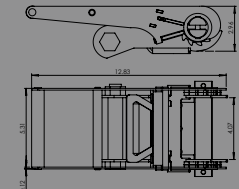

7032

2" STANDARD IN-LINE HANDLE RATCHET – 11,000 LB.

8032

3" STANDARD IN-LINE HANDLE RATCHET – 17,000 LB.

9032

4" STANDARD IN-LINE HANDLE RATCHET – 22,000 LB.

Ratchet Attachments

MP-2
MOUNTING PLATE FOR 2" RATCHETS
 ADDS SECOND BOLT-HOLE TO PREVENT ROTATION