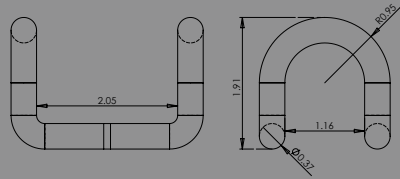

EFTG-2CR-3M
 SERIES E/A SPRING FITTING W/ 2" CIRCLE RING – 3,000 LB.

EFTG-2CR
 SERIES E/A SPRING FITTING W/ 2" CIRCLE RING – 4,100 LB.

EFTG-2CR-6M
 SERIES E/A SPRING FITTING W/ 2" CIRCLE RING – 6,000 LB.

EFTG-2DR
 SERIES E/A SPRING FITTING W/ 2" D-RING – 4,000 LB.

EFTG-2DR-6M
 SERIES E/A SPRING FITTING W/ 2" D-RING

Specialty Fittings

BP-1-1M
1" BOLT PLATE – 1,000 LB.

WD-1-3M
1" WAISTED D-RING – 3,000 LB.

CH-2-3M
2" CLOSED RAVE HOOK – 3,000 LB.
ALSO AVAILABLE IN BLACK