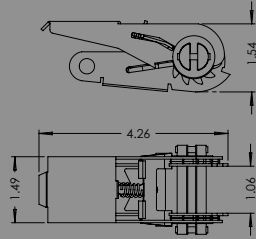

Ratchet Buckles

6022

1" STANDARD HANDLE RATCHET – LIGHT DUTY – 1,500 LB.