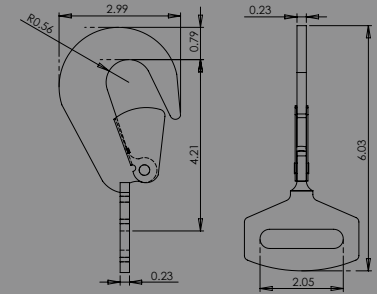

VR-4
4" V-RING - 20,000 LB.

Flat Hooks

FH-1
1" FLAT HOOK - 1,000 LB.

FH-2N
2" NARROW FLAT HOOK - 6,000 LB.

FH-2
2" FLAT HOOK - 10,000 LB.

FH-4A
4" FLAT HOOK - 17,000 LB.

Snap Hooks

SH-1-5M
1" FLAT SNAP HOOK - 5,000 LB.

SH-2-6M
2" FLAT SNAP HOOK - 6,000 LB.

SH-2-10M
2" FLAT SNAP HOOK - 10,000 LB.

TSH-2-10M
2" TWISTED SNAP HOOK - 10,000 LB.

Wire Hooks

WH-1-3M
1" WIRE HOOK – 3,000 LB.

WH-2-1.5M
2" WIRE HOOK – 1,500 LB.

WH-2-2.5M
2" WIRE HOOK – 2,500 LB.