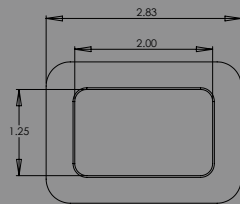

SA-2-10M
2" STRAP ADJUSTER – 10,000 LB.