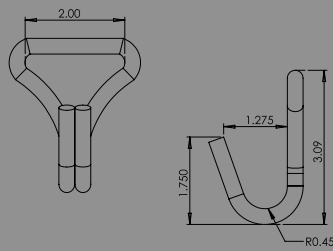

VR-4
4" V-RING - 20,000 LB.

Flat Hooks

FH-1
1" FLAT HOOK - 1,000 LB.

FH-2N
2" NARROW FLAT HOOK - 6,000 LB.

FH-2
2" FLAT HOOK - 10,000 LB.

FH-4A
4" FLAT HOOK - 17,000 LB.

Snap Hooks

SH-1-5M
1" FLAT SNAP HOOK - 5,000 LB.

SH-2-6M
2" FLAT SNAP HOOK - 6,000 LB.

SH-2-10M
2" FLAT SNAP HOOK - 10,000 LB.

TSH-2-10M
2" TWISTED SNAP HOOK - 10,000 LB.

Wire Hooks

WH-1-3M
1" WIRE HOOK – 3,000 LB.

WH-2-1.5M
2" WIRE HOOK – 1,500 LB.

WH-2-2.5M
2" WIRE HOOK – 2,500 LB.