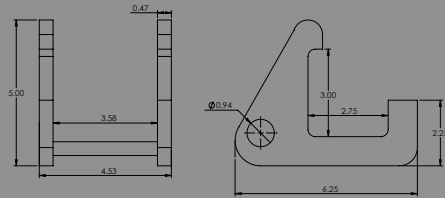

8430-SB-HK
SPECIALTY CONTAINER HOOK W/ BOLT