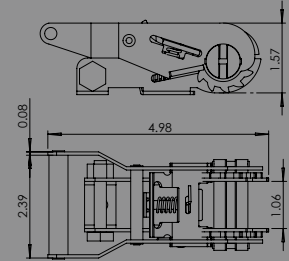

6030B

1" WIDE HANDLE RATCHET – 3,300 LB. – BLACK