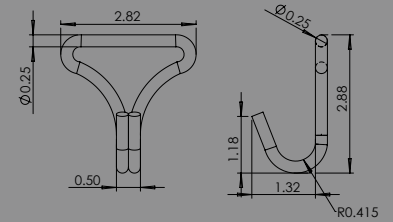

SH-2-6M
2" FLAT SNAP HOOK - 6,000 LB.

SH-2-10M
2" FLAT SNAP HOOK - 10,000 LB.

TSH-2-10M
2" TWISTED SNAP HOOK - 10,000 LB.

Wire Hooks

WH-1-3M
1" WIRE HOOK – 3,000 LB.

WH-2-1.5M
2" WIRE HOOK – 1,500 LB.

WH-2-2.5M
2" WIRE HOOK – 2,500 LB.