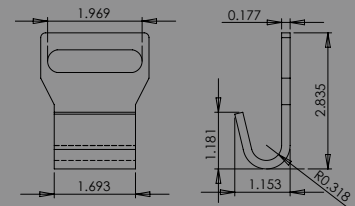

FH-2N
2" NARROW FLAT HOOK - 6,000 LB.