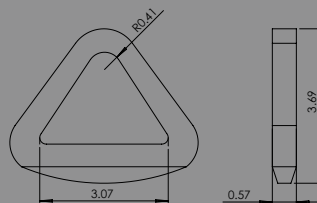

512
2" OVERCENTER BUCKLE - 5,000 LB.

Cam Buckles

CB-1-5CS
1" CAM BUCKLE - 500 LB.

CB-1-7C
1" CAM BUCKLE - 700 LB.

CB-1
1" CAM BUCKLE - 1,320 LB.

CB-2
2" CAM BUCKLE - 2,500 LB.

V-Rings

VR-3
3" V-RING - 18,000 LB.