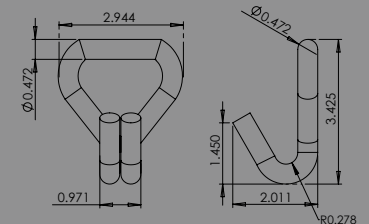

WH-2-10MB
2" WIRE HOOK-BLACK – 10,000 LB.