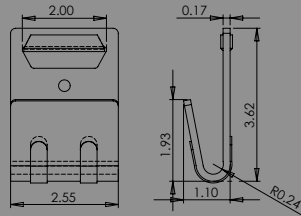

VR-4
4" V-RING - 20,000 LB.

Flat Hooks

FH-1
1" FLAT HOOK - 1,000 LB.

FH-2N
2" NARROW FLAT HOOK - 6,000 LB.

FH-2
2" FLAT HOOK - 10,000 LB.

FH-4A
4" FLAT HOOK - 17,000 LB.

Snap Hooks

SH-1-5M
1" FLAT SNAP HOOK - 5,000 LB.

SH-2-6M
2" FLAT SNAP HOOK - 6,000 LB.

SH-2-10M
2" FLAT SNAP HOOK - 10,000 LB.

TSH-2-10M
2" TWISTED SNAP HOOK - 10,000 LB.

Wire Hooks

WH-1-3M
1" WIRE HOOK – 3,000 LB.

WH-2-1.5M
2" WIRE HOOK – 1,500 LB.

WH-2-2.5M
2" WIRE HOOK – 2,500 LB.