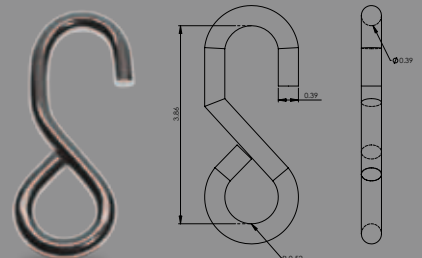

SH-2-6M
2" FLAT SNAP HOOK - 6,000 LB.

SH-2-10M
2" FLAT SNAP HOOK - 10,000 LB.

TSH-2-10M
2" TWISTED SNAP HOOK - 10,000 LB.

Wire Hooks

WH-1-3M
1" WIRE HOOK – 3,000 LB.

WH-2-1.5M
2" WIRE HOOK – 1,500 LB.

WH-2-2.5M
2" WIRE HOOK – 2,500 LB.

Rings

DR-1-3M
1" D-RING – 3,000 LB.

DR-2-4M
2" D-RING – 4,000 LB.

DR-2-10M
2" DELTA RING – 10,000 LB.

DR-2-16M
2" DELTA RING – 16,200 LB.

CR-2-10M
2" CIRCULAR RING – 10,000 LB.

CDR-2-10M
2" CIRCULAR RING W/ FLATSIDE – 10,000 LB.

S Hooks

VS-1-5C
1" VINYL COATED S HOOK – 500 LB.

VS-1-1M
1" VINYL COATED S HOOK – 2,205 LB.

ZS-1-1M
1" ZINC S HOOK – 2,205 LB.

Chain Anchors

CX-3 / 4-16M
18" CHAIN ANCHOR W/ PEAR LINK – 16,000 LB.

CX-3-18M
18" CHAIN ANCHOR W/ 3" V-RING – 16,200 LB.