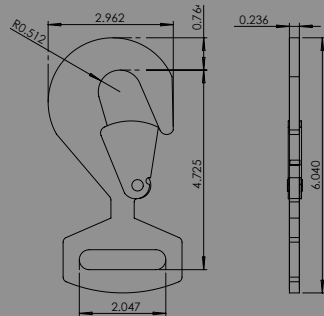

VR-4
4" V-RING - 20,000 LB.

Flat Hooks

FH-1
1" FLAT HOOK - 1,000 LB.

FH-2N
2" NARROW FLAT HOOK - 6,000 LB.

FH-2
2" FLAT HOOK - 10,000 LB.

FH-4A
4" FLAT HOOK - 17,000 LB.

Snap Hooks

SH-1-5M
1" FLAT SNAP HOOK - 5,000 LB.

SH-2-6M
2" FLAT SNAP HOOK - 6,000 LB.

SH-2-10M
2" FLAT SNAP HOOK - 10,000 LB.

TSH-2-10M
2" TWISTED SNAP HOOK - 10,000 LB.

Wire Hooks

WH-1-3M
1" WIRE HOOK – 3,000 LB.

WH-2-1.5M
2" WIRE HOOK – 1,500 LB.

WH-2-2.5M
2" WIRE HOOK – 2,500 LB.