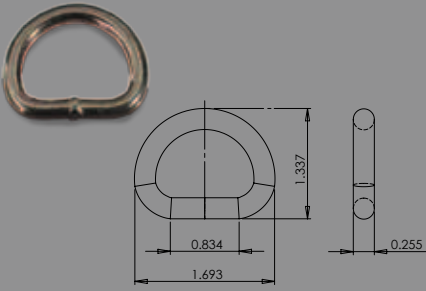

SH-2-6M
2" FLAT SNAP HOOK - 6,000 LB.

SH-2-10M
2" FLAT SNAP HOOK - 10,000 LB.

TSH-2-10M
2" TWISTED SNAP HOOK - 10,000 LB.

Wire Hooks

WH-1-3M
1" WIRE HOOK – 3,000 LB.

WH-2-1.5M
2" WIRE HOOK – 1,500 LB.

WH-2-2.5M
2" WIRE HOOK – 2,500 LB.

WH-2-5M
2" WIRE HOOK – 5,000 LB.

WH-2-1.25M
2" WIRE HOOK FOR AUTO HAULING TRAILERS – OPEN MOUTH – 6,000 LB.

WH-2-10MB
2" WIRE HOOK-BLACK – 10,000 LB.

WH-2-10M
2" WIRE HOOK – 10,000 LB.

WH-3-22M
3" WIRE HOOK – 22,000 LB.

Rings

DR-1-3M
1" D-RING – 3,000 LB.

DR-2-4M
2" D-RING – 4,000 LB.

DR-2-10M
2" DELTA RING – 10,000 LB.

DR-2-16M
2" DELTA RING – 16,200 LB.

CR-2-10M
2" CIRCULAR RING – 10,000 LB.

CDR-2-10M
2" CIRCULAR RING W/ FLATSIDE – 10,000 LB.