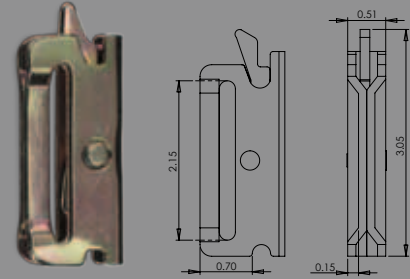

EFTG-2
SERIES E/A SPRING FITTING – 3,000 LB.