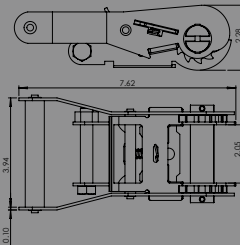

2" STANDARD HANDLE RATCHET – 4,000 LB.

7030

2" EXTRA LONG WIDE HANDLE RATCHET – 11,000 LB.
ALSO AVAILABLE WITH MP-2 INSTALLED

7031

2" WIDE HANDLE RATCHET – 11,000 LB.

7031SS

2" STAINLESS STEEL LONG WIDE HANDLE RATCHET – 8,800 LB.

7032

2" STANDARD IN-LINE HANDLE RATCHET – 11,000 LB.

8032

3" STANDARD IN-LINE HANDLE RATCHET – 17,000 LB.

9032

4" STANDARD IN-LINE HANDLE RATCHET – 22,000 LB.

Ratchet Attachments

MP-2
MOUNTING PLATE FOR 2" RATCHETS
 ADDS SECOND BOLT-HOLE TO PREVENT ROTATION