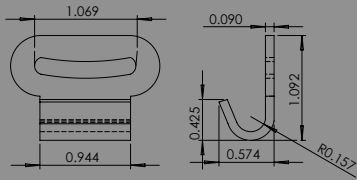

Flat Hooks

FH-1
1" FLAT HOOK - 1,000 LB.