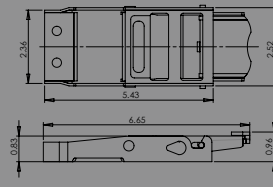

8034-WH
3" SINGLE J-HOOK W/ WELDED TUBE - 22,000 LB.

7033-SHK
RATCHET SNAP HOOK W / SPACERS - 6,000 LB.

SHOWN ON 7031

Overcenter Buckles

504
2" OVERCENTER BUCKLE

511
2" STAINLESS STEEL OVERCENTER BUCKLE - 1,750 LB.