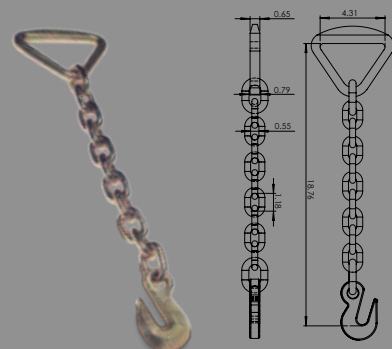

Rings

DR-1-3M
1" D-RING – 3,000 LB.

DR-2-4M
2" D-RING – 4,000 LB.

DR-2-10M
2" DELTA RING – 10,000 LB.

DR-2-16M
2" DELTA RING – 16,200 LB.

CR-2-10M
2" CIRCULAR RING – 10,000 LB.

CDR-2-10M
2" CIRCULAR RING W/ FLATSIDE – 10,000 LB.

S Hooks

VS-1-5C
1" VINYL COATED S HOOK – 500 LB.

VS-1-1M
1" VINYL COATED S HOOK – 2,205 LB.

ZS-1-1M
1" ZINC S HOOK – 2,205 LB.

Chain Anchors

CX-3 / 4-16M
18" CHAIN ANCHOR W/ PEAR LINK – 16,000 LB.

CX-3-18M
18" CHAIN ANCHOR W/ 3" V-RING – 16,200 LB.

CX-4-18M
18" CHAIN ANCHOR W/ 4" V-RING – 16,200 LB.

Logistic Track Fittings

BF-2
 SERIES F BUTTERFLY FITTING – 1,250 LB.

EFTG-2
 SERIES E/A SPRING FITTING – 3,000 LB.

EFTG-3PC
 SERIES E/A 3-PIECE FITTING – 3,000 LB.

EFTG-2CR-3M
 SERIES E/A SPRING FITTING W/ 2" CIRCLE RING – 3,000 LB.

EFTG-2CR
 SERIES E/A SPRING FITTING W/ 2" CIRCLE RING – 4,100 LB.

EFTG-2CR-6M
 SERIES E/A SPRING FITTING W/ 2" CIRCLE RING – 6,000 LB.