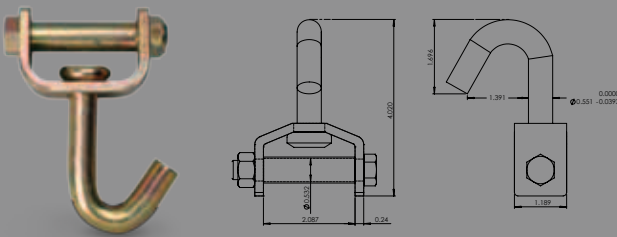

Roll-Off Container Hooks

CH-4
4" CONTAINER HOOK – 16,500 LB.

CH-4-HD
4" CONTAINER HOOK – 16,500 LB.

8430-SB-HK
SPECIALTY CONTAINER HOOK W/ BOLT

Swivel Hooks

ID2B
IDLER J HOOK W/ BOLT

ID2B-2
IDLER J HOOK W/ BOLT – LONG LEG

ID2B-L
IDLER J HOOK W/ BOLT – L SHAPE

EFTG-2SW
2" SERIES E/A SWIVEL FITTING – 6,000 LB.

BULK CHAIN
AVAILABLE IN VARIOUS SIZES AND GRADES
DOMESTIC AND IMPORT

BULK WEBBING
AVAILABLE IN 2" 3" & 4" WIDTHS

Pacific Cargo Control, Inc.