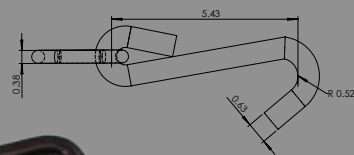

EFTG-2CR-3M
 SERIES E/A SPRING FITTING W/ 2" CIRCLE RING – 3,000 LB.

EFTG-2CR
 SERIES E/A SPRING FITTING W/ 2" CIRCLE RING – 4,100 LB.

EFTG-2CR-6M
 SERIES E/A SPRING FITTING W/ 2" CIRCLE RING – 6,000 LB.

EFTG-2DR
 SERIES E/A SPRING FITTING W/ 2" D-RING – 4,000 LB.

EFTG-2DR-6M
 SERIES E/A SPRING FITTING W/ 2" D-RING

Specialty Fittings

BP-1-1M
1" BOLT PLATE – 1,000 LB.

WD-1-3M
1" WAISTED D-RING – 3,000 LB.

CH-2-3M
2" CLOSED RAVE HOOK – 3,000 LB.
ALSO AVAILABLE IN BLACK

GH-2/4
GRAB HOOK ASSEMBLY – 16,200 LB.

SA-2-10M
2" STRAP ADJUSTER – 10,000 LB.

SFH-2-2M
SERIES F PLATE TRAILER HOOK – 2,200 LB.

JH-8M
5/8" LONG FAIRLANE CLOSED EYE HOOK – 8,000 LB.

RTJ-FJ
RTJ CLUSTER HOOK W/ FORGED MINI-J