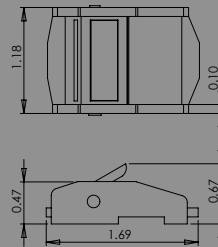

Cam Buckles

CB-1-5CS
1" CAM BUCKLE - 500 LB.