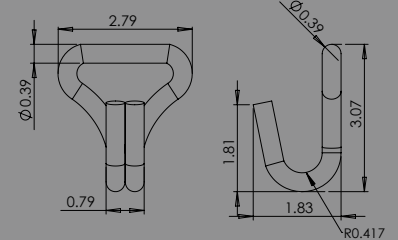

SH-2-6M
2" FLAT SNAP HOOK - 6,000 LB.

SH-2-10M
2" FLAT SNAP HOOK - 10,000 LB.

TSH-2-10M
2" TWISTED SNAP HOOK - 10,000 LB.

Wire Hooks

WH-1-3M
1" WIRE HOOK – 3,000 LB.

WH-2-1.5M
2" WIRE HOOK – 1,500 LB.

WH-2-2.5M
2" WIRE HOOK – 2,500 LB.