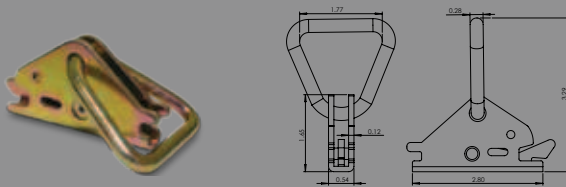

CX-4-18M
18" CHAIN ANCHOR W/ 4" V-RING – 16,200 LB.

Logistic Track Fittings

BF-2
 SERIES F BUTTERFLY FITTING – 1,250 LB.

EFTG-2
 SERIES E/A SPRING FITTING – 3,000 LB.

EFTG-3PC
 SERIES E/A 3-PIECE FITTING – 3,000 LB.

EFTG-2CR-3M
 SERIES E/A SPRING FITTING W/ 2" CIRCLE RING – 3,000 LB.

EFTG-2CR
 SERIES E/A SPRING FITTING W/ 2" CIRCLE RING – 4,100 LB.

EFTG-2CR-6M
 SERIES E/A SPRING FITTING W/ 2" CIRCLE RING – 6,000 LB.