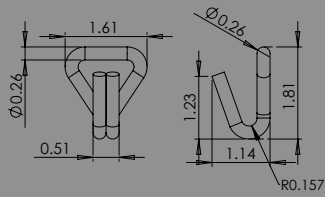

SH-2-6M
2" FLAT SNAP HOOK - 6,000 LB.

SH-2-10M
2" FLAT SNAP HOOK - 10,000 LB.

TSH-2-10M
2" TWISTED SNAP HOOK - 10,000 LB.

Wire Hooks

WH-1-3M
1" WIRE HOOK – 3,000 LB.

WH-2-1.5M
2" WIRE HOOK – 1,500 LB.

WH-2-2.5M
2" WIRE HOOK – 2,500 LB.