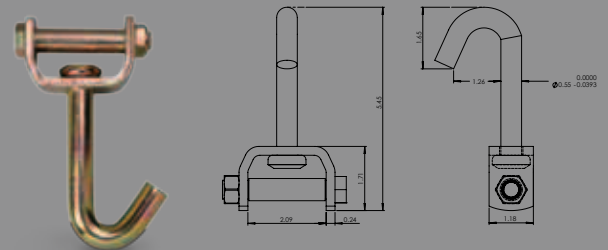

Roll-Off Container Hooks

CH-4
4" CONTAINER HOOK – 16,500 LB.

CH-4-HD
4" CONTAINER HOOK – 16,500 LB.

8430-SB-HK
SPECIALTY CONTAINER HOOK W/ BOLT

Swivel Hooks

ID2B
IDLER J HOOK W/ BOLT

ID2B-2
IDLER J HOOK W/ BOLT – LONG LEG

ID2B-L
IDLER J HOOK W/ BOLT – L SHAPE

EFTG-2SW
2" SERIES E/A SWIVEL FITTING – 6,000 LB.

BULK CHAIN
AVAILABLE IN VARIOUS SIZES AND GRADES
DOMESTIC AND IMPORT

BULK WEBBING
AVAILABLE IN 2" 3" & 4" WIDTHS

Pacific Cargo Control, Inc.