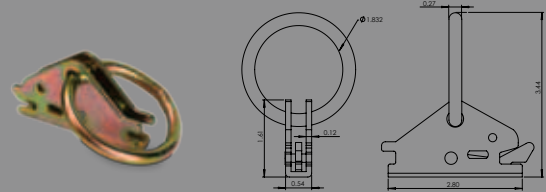

CX-4-18M
18" CHAIN ANCHOR W/ 4" V-RING – 16,200 LB.

Logistic Track Fittings

BF-2
 SERIES F BUTTERFLY FITTING – 1,250 LB.

EFTG-2
 SERIES E/A SPRING FITTING – 3,000 LB.

EFTG-3PC
 SERIES E/A 3-PIECE FITTING – 3,000 LB.

EFTG-2CR-3M
 SERIES E/A SPRING FITTING W/ 2" CIRCLE RING – 3,000 LB.

EFTG-2CR
 SERIES E/A SPRING FITTING W/ 2" CIRCLE RING – 4,100 LB.

EFTG-2CR-6M
 SERIES E/A SPRING FITTING W/ 2" CIRCLE RING – 6,000 LB.