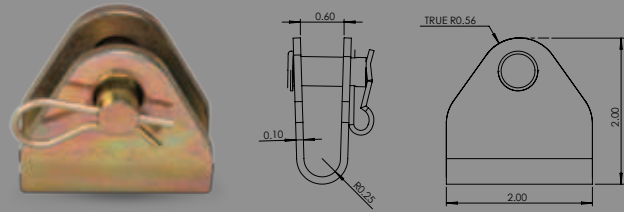

7032

2" STANDARD IN-LINE HANDLE RATCHET – 11,000 LB.

8032

3" STANDARD IN-LINE HANDLE RATCHET – 17,000 LB.

9032

4" STANDARD IN-LINE HANDLE RATCHET – 22,000 LB.

Ratchet Attachments

MP-2
MOUNTING PLATE FOR 2" RATCHETS
 ADDS SECOND BOLT-HOLE TO PREVENT ROTATION