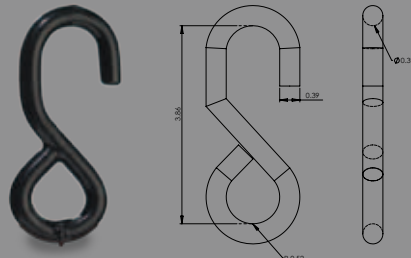

SH-2-6M
2" FLAT SNAP HOOK - 6,000 LB.

SH-2-10M
2" FLAT SNAP HOOK - 10,000 LB.

TSH-2-10M
2" TWISTED SNAP HOOK - 10,000 LB.

Wire Hooks

WH-1-3M
1" WIRE HOOK – 3,000 LB.

WH-2-1.5M
2" WIRE HOOK – 1,500 LB.

WH-2-2.5M
2" WIRE HOOK – 2,500 LB.

Rings

DR-1-3M
1" D-RING – 3,000 LB.

DR-2-4M
2" D-RING – 4,000 LB.

DR-2-10M
2" DELTA RING – 10,000 LB.

DR-2-16M
2" DELTA RING – 16,200 LB.

CR-2-10M
2" CIRCULAR RING – 10,000 LB.

CDR-2-10M
2" CIRCULAR RING W/ FLATSIDE – 10,000 LB.

S Hooks

VS-1-5C
1" VINYL COATED S HOOK – 500 LB.

VS-1-1M
1" VINYL COATED S HOOK – 2,205 LB.

ZS-1-1M
1" ZINC S HOOK – 2,205 LB.

Chain Anchors

CX-3 / 4-16M
18" CHAIN ANCHOR W/ PEAR LINK – 16,000 LB.

CX-3-18M
18" CHAIN ANCHOR W/ 3" V-RING – 16,200 LB.