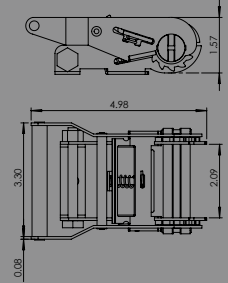

7021

2" STANDARD HANDLE RATCHET – 4,000 LB.