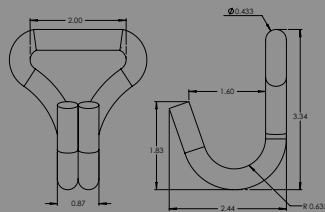

WH-2-1.25M
2" WIRE HOOK FOR AUTO HAULING TRAILERS – OPEN MOUTH – 6,000 LB.