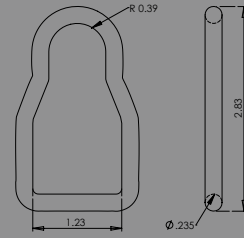

EFTG-2CR-3M
 SERIES E/A SPRING FITTING W/ 2" CIRCLE RING – 3,000 LB.

EFTG-2CR
 SERIES E/A SPRING FITTING W/ 2" CIRCLE RING – 4,100 LB.

EFTG-2CR-6M
 SERIES E/A SPRING FITTING W/ 2" CIRCLE RING – 6,000 LB.

EFTG-2DR
 SERIES E/A SPRING FITTING W/ 2" D-RING – 4,000 LB.

EFTG-2DR-6M
 SERIES E/A SPRING FITTING W/ 2" D-RING

Specialty Fittings

BP-1-1M
1" BOLT PLATE – 1,000 LB.

WD-1-3M
1" WAISTED D-RING – 3,000 LB.

CH-2-3M
2" CLOSED RAVE HOOK – 3,000 LB.
ALSO AVAILABLE IN BLACK

GH-2/4
GRAB HOOK ASSEMBLY – 16,200 LB.

SA-2-10M
2" STRAP ADJUSTER – 10,000 LB.

SFH-2-2M
SERIES F PLATE TRAILER HOOK – 2,200 LB.

JH-8M
5/8" LONG FAIRLANE CLOSED EYE HOOK – 8,000 LB.

RTJ-FJ
RTJ CLUSTER HOOK W/ FORGED MINI-J