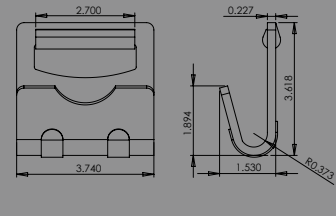

VR-4
4" V-RING - 20,000 LB.

Flat Hooks

FH-1
1" FLAT HOOK - 1,000 LB.

FH-2N
2" NARROW FLAT HOOK - 6,000 LB.

FH-2
2" FLAT HOOK - 10,000 LB.

FH-4A
4" FLAT HOOK - 17,000 LB.

Snap Hooks

SH-1-5M
1" FLAT SNAP HOOK - 5,000 LB.

SH-2-6M
2" FLAT SNAP HOOK - 6,000 LB.

SH-2-10M
2" FLAT SNAP HOOK - 10,000 LB.

TSH-2-10M
2" TWISTED SNAP HOOK - 10,000 LB.

Wire Hooks

WH-1-3M
1" WIRE HOOK – 3,000 LB.

WH-2-1.5M
2" WIRE HOOK – 1,500 LB.

WH-2-2.5M
2" WIRE HOOK – 2,500 LB.