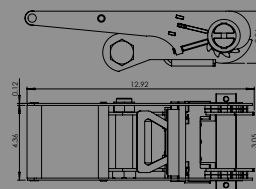

2" STANDARD HANDLE RATCHET – 4,000 LB.

7030

2" EXTRA LONG WIDE HANDLE RATCHET – 11,000 LB.
ALSO AVAILABLE WITH MP-2 INSTALLED

7031

2" WIDE HANDLE RATCHET – 11,000 LB.

7031SS

2" STAINLESS STEEL LONG WIDE HANDLE RATCHET – 8,800 LB.

7032

2" STANDARD IN-LINE HANDLE RATCHET – 11,000 LB.

8032

3" STANDARD IN-LINE HANDLE RATCHET – 17,000 LB.

9032

4" STANDARD IN-LINE HANDLE RATCHET – 22,000 LB.

Ratchet Attachments

MP-2
MOUNTING PLATE FOR 2" RATCHETS
 ADDS SECOND BOLT-HOLE TO PREVENT ROTATION