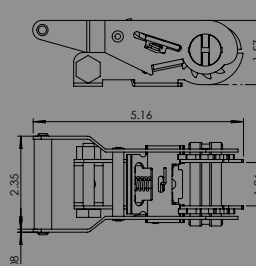

6030SS

1" WIDE HANDLE STAINLESS STEEL RATCHET - 2,750 LB.