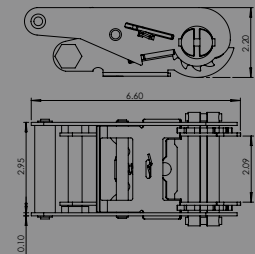

2" STANDARD HANDLE RATCHET – 4,000 LB.

7030

2" EXTRA LONG WIDE HANDLE RATCHET – 11,000 LB.
ALSO AVAILABLE WITH MP-2 INSTALLED

7031

2" WIDE HANDLE RATCHET – 11,000 LB.

7031SS

2" STAINLESS STEEL LONG WIDE HANDLE RATCHET – 8,800 LB.

7032

2" STANDARD IN-LINE HANDLE RATCHET – 11,000 LB.

8032

3" STANDARD IN-LINE HANDLE RATCHET – 17,000 LB.

9032

4" STANDARD IN-LINE HANDLE RATCHET – 22,000 LB.

Ratchet Attachments

MP-2
MOUNTING PLATE FOR 2" RATCHETS
 ADDS SECOND BOLT-HOLE TO PREVENT ROTATION