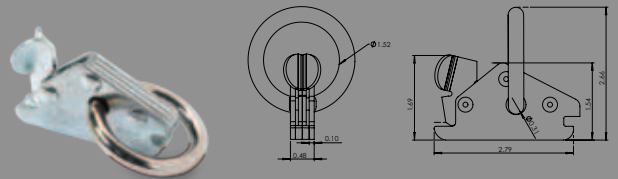

S Hooks

VS-1-5C
1" VINYL COATED S HOOK – 500 LB.

VS-1-1M
1" VINYL COATED S HOOK – 2,205 LB.

ZS-1-1M
1" ZINC S HOOK – 2,205 LB.

Chain Anchors

CX-3 / 4-16M
18" CHAIN ANCHOR W/ PEAR LINK – 16,000 LB.

CX-3-18M
18" CHAIN ANCHOR W/ 3" V-RING – 16,200 LB.

CX-4-18M
18" CHAIN ANCHOR W/ 4" V-RING – 16,200 LB.

Logistic Track Fittings

BF-2
 SERIES F BUTTERFLY FITTING – 1,250 LB.

EFTG-2
 SERIES E/A SPRING FITTING – 3,000 LB.

EFTG-3PC
 SERIES E/A 3-PIECE FITTING – 3,000 LB.

EFTG-2CR-3M
 SERIES E/A SPRING FITTING W/ 2" CIRCLE RING – 3,000 LB.

EFTG-2CR
 SERIES E/A SPRING FITTING W/ 2" CIRCLE RING – 4,100 LB.

EFTG-2CR-6M
 SERIES E/A SPRING FITTING W/ 2" CIRCLE RING – 6,000 LB.