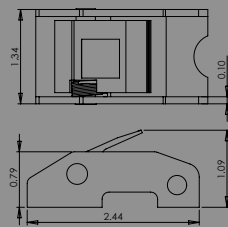

512
2" OVERCENTER BUCKLE - 5,000 LB.

Cam Buckles

CB-1-5CS
1" CAM BUCKLE - 500 LB.

CB-1-7C
1" CAM BUCKLE - 700 LB.

CB-1
1" CAM BUCKLE - 1,320 LB.

CB-2
2" CAM BUCKLE - 2,500 LB.

V-Rings

VR-3
3" V-RING - 18,000 LB.