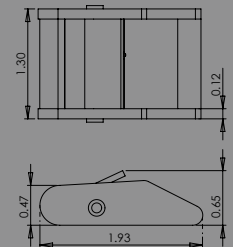

CB-1-7C
1" CAM BUCKLE - 700 LB.