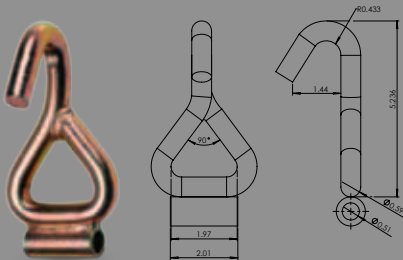

7035-WH
2" SINGLE J-HOOK WITH WELDED TUBE - 11,000 LB.