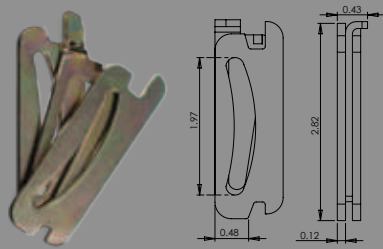

S Hooks

VS-1-5C
1" VINYL COATED S HOOK – 500 LB.

VS-1-1M
1" VINYL COATED S HOOK – 2,205 LB.

ZS-1-1M
1" ZINC S HOOK – 2,205 LB.

Chain Anchors

CX-3 / 4-16M
18" CHAIN ANCHOR W/ PEAR LINK – 16,000 LB.

CX-3-18M
18" CHAIN ANCHOR W/ 3" V-RING – 16,200 LB.

CX-4-18M
18" CHAIN ANCHOR W/ 4" V-RING – 16,200 LB.

Logistic Track Fittings

BF-2
 SERIES F BUTTERFLY FITTING – 1,250 LB.

EFTG-2
 SERIES E/A SPRING FITTING – 3,000 LB.

EFTG-3PC
 SERIES E/A 3-PIECE FITTING – 3,000 LB.

EFTG-2CR-3M
 SERIES E/A SPRING FITTING W/ 2" CIRCLE RING – 3,000 LB.

EFTG-2CR
 SERIES E/A SPRING FITTING W/ 2" CIRCLE RING – 4,100 LB.

EFTG-2CR-6M
 SERIES E/A SPRING FITTING W/ 2" CIRCLE RING – 6,000 LB.