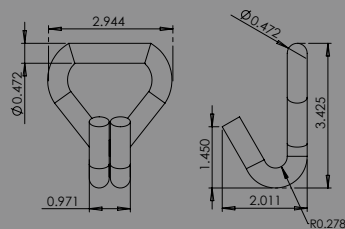

WH-2-10M
2" WIRE HOOK – 10,000 LB.