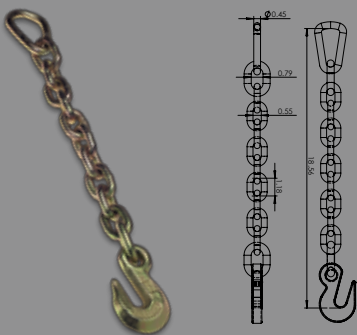

Rings

DR-1-3M
1" D-RING – 3,000 LB.

DR-2-4M
2" D-RING – 4,000 LB.

DR-2-10M
2" DELTA RING – 10,000 LB.

DR-2-16M
2" DELTA RING – 16,200 LB.

CR-2-10M
2" CIRCULAR RING – 10,000 LB.

CDR-2-10M
2" CIRCULAR RING W/ FLATSIDE – 10,000 LB.

S Hooks

VS-1-5C
1" VINYL COATED S HOOK – 500 LB.

VS-1-1M
1" VINYL COATED S HOOK – 2,205 LB.

ZS-1-1M
1" ZINC S HOOK – 2,205 LB.

Chain Anchors

CX-3 / 4-16M
18" CHAIN ANCHOR W/ PEAR LINK – 16,000 LB.

CX-3-18M
18" CHAIN ANCHOR W/ 3" V-RING – 16,200 LB.

CX-4-18M
18" CHAIN ANCHOR W/ 4" V-RING – 16,200 LB.

Logistic Track Fittings

BF-2
 SERIES F BUTTERFLY FITTING – 1,250 LB.

EFTG-2
 SERIES E/A SPRING FITTING – 3,000 LB.

EFTG-3PC
 SERIES E/A 3-PIECE FITTING – 3,000 LB.

EFTG-2CR-3M
 SERIES E/A SPRING FITTING W/ 2" CIRCLE RING – 3,000 LB.

EFTG-2CR
 SERIES E/A SPRING FITTING W/ 2" CIRCLE RING – 4,100 LB.

EFTG-2CR-6M
 SERIES E/A SPRING FITTING W/ 2" CIRCLE RING – 6,000 LB.