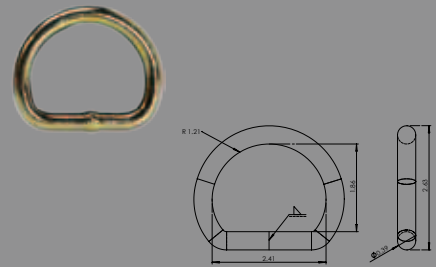

Rings

DR-1-3M
1" D-RING – 3,000 LB.

DR-2-4M
2" D-RING – 4,000 LB.

DR-2-10M
2" DELTA RING – 10,000 LB.

DR-2-16M
2" DELTA RING – 16,200 LB.

CR-2-10M
2" CIRCULAR RING – 10,000 LB.

CDR-2-10M
2" CIRCULAR RING W/ FLATSIDE – 10,000 LB.

S Hooks

VS-1-5C
1" VINYL COATED S HOOK – 500 LB.

VS-1-1M
1" VINYL COATED S HOOK – 2,205 LB.

ZS-1-1M
1" ZINC S HOOK – 2,205 LB.

Chain Anchors

CX-3 / 4-16M
18" CHAIN ANCHOR W/ PEAR LINK – 16,000 LB.

CX-3-18M
18" CHAIN ANCHOR W/ 3" V-RING – 16,200 LB.