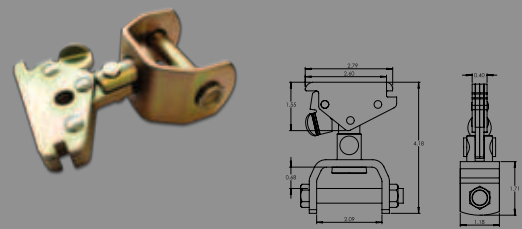

GH-2/4
GRAB HOOK ASSEMBLY – 16,200 LB.

SA-2-10M
2" STRAP ADJUSTER – 10,000 LB.

SFH-2-2M
SERIES F PLATE TRAILER HOOK – 2,200 LB.

JH-8M
5/8" LONG FAIRLANE CLOSED EYE HOOK – 8,000 LB.

RTJ-FJ
RTJ CLUSTER HOOK W/ FORGED MINI-J

Roll-Off Container Hooks

CH-4
4" CONTAINER HOOK – 16,500 LB.

CH-4-HD
4" CONTAINER HOOK – 16,500 LB.

8430-SB-HK
SPECIALTY CONTAINER HOOK W/ BOLT

Swivel Hooks

ID2B
IDLER J HOOK W/ BOLT

ID2B-2
IDLER J HOOK W/ BOLT – LONG LEG

ID2B-L
IDLER J HOOK W/ BOLT – L SHAPE

EFTG-2SW
2" SERIES E/A SWIVEL FITTING – 6,000 LB.

BULK CHAIN
AVAILABLE IN VARIOUS SIZES AND GRADES
DOMESTIC AND IMPORT

BULK WEBBING
AVAILABLE IN 2" 3" & 4" WIDTHS

Pacific Cargo Control, Inc.