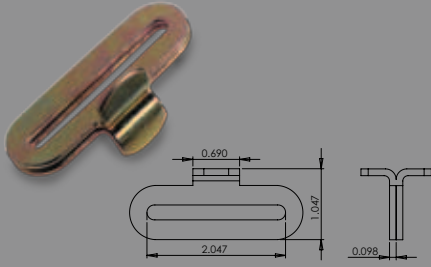

Rings

DR-1-3M
1" D-RING – 3,000 LB.

DR-2-4M
2" D-RING – 4,000 LB.

DR-2-10M
2" DELTA RING – 10,000 LB.

DR-2-16M
2" DELTA RING – 16,200 LB.

CR-2-10M
2" CIRCULAR RING – 10,000 LB.

CDR-2-10M
2" CIRCULAR RING W/ FLATSIDE – 10,000 LB.

S Hooks

VS-1-5C
1" VINYL COATED S HOOK – 500 LB.

VS-1-1M
1" VINYL COATED S HOOK – 2,205 LB.

ZS-1-1M
1" ZINC S HOOK – 2,205 LB.

Chain Anchors

CX-3 / 4-16M
18" CHAIN ANCHOR W/ PEAR LINK – 16,000 LB.

CX-3-18M
18" CHAIN ANCHOR W/ 3" V-RING – 16,200 LB.

CX-4-18M
18" CHAIN ANCHOR W/ 4" V-RING – 16,200 LB.

Logistic Track Fittings

BF-2
 SERIES F BUTTERFLY FITTING – 1,250 LB.

EFTG-2
 SERIES E/A SPRING FITTING – 3,000 LB.

EFTG-3PC
 SERIES E/A 3-PIECE FITTING – 3,000 LB.

EFTG-2CR-3M
 SERIES E/A SPRING FITTING W/ 2" CIRCLE RING – 3,000 LB.

EFTG-2CR
 SERIES E/A SPRING FITTING W/ 2" CIRCLE RING – 4,100 LB.

EFTG-2CR-6M
 SERIES E/A SPRING FITTING W/ 2" CIRCLE RING – 6,000 LB.