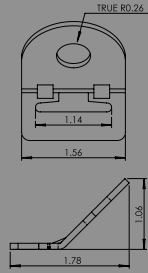

Specialty Fittings

BP-1-1M
1" BOLT PLATE – 1,000 LB.