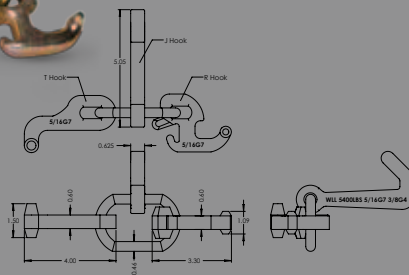

EFTG-2DR
 SERIES E/A SPRING FITTING W/ 2" D-RING – 4,000 LB.

EFTG-2DR-6M
 SERIES E/A SPRING FITTING W/ 2" D-RING

Specialty Fittings

BP-1-1M
1" BOLT PLATE – 1,000 LB.

WD-1-3M
1" WAISTED D-RING – 3,000 LB.

CH-2-3M
2" CLOSED RAVE HOOK – 3,000 LB.
ALSO AVAILABLE IN BLACK

GH-2/4
GRAB HOOK ASSEMBLY – 16,200 LB.

SA-2-10M
2" STRAP ADJUSTER – 10,000 LB.

SFH-2-2M
SERIES F PLATE TRAILER HOOK – 2,200 LB.

JH-8M
5/8" LONG FAIRLANE CLOSED EYE HOOK – 8,000 LB.

RTJ-FJ
RTJ CLUSTER HOOK W/ FORGED MINI-J

Roll-Off Container Hooks

CH-4
4" CONTAINER HOOK – 16,500 LB.

CH-4-HD
4" CONTAINER HOOK – 16,500 LB.

8430-SB-HK
SPECIALTY CONTAINER HOOK W/ BOLT

Swivel Hooks

ID2B
IDLER J HOOK W/ BOLT

ID2B-2
IDLER J HOOK W/ BOLT – LONG LEG

ID2B-L
IDLER J HOOK W/ BOLT – L SHAPE

EFTG-2SW
2" SERIES E/A SWIVEL FITTING – 6,000 LB.

BULK CHAIN
AVAILABLE IN VARIOUS SIZES AND GRADES
DOMESTIC AND IMPORT

BULK WEBBING
AVAILABLE IN 2" 3" & 4" WIDTHS

Pacific Cargo Control, Inc.