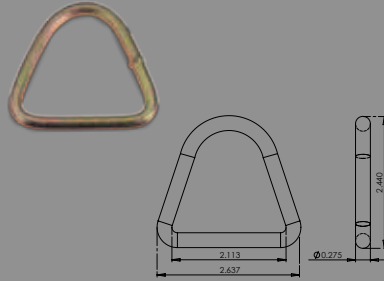

VR-4
4" V-RING - 20,000 LB.

Flat Hooks

FH-1
1" FLAT HOOK - 1,000 LB.

FH-2N
2" NARROW FLAT HOOK - 6,000 LB.

FH-2
2" FLAT HOOK - 10,000 LB.

FH-4A
4" FLAT HOOK - 17,000 LB.

Snap Hooks

SH-1-5M
1" FLAT SNAP HOOK - 5,000 LB.

SH-2-6M
2" FLAT SNAP HOOK - 6,000 LB.

SH-2-10M
2" FLAT SNAP HOOK - 10,000 LB.

TSH-2-10M
2" TWISTED SNAP HOOK - 10,000 LB.

Wire Hooks

WH-1-3M
1" WIRE HOOK – 3,000 LB.

WH-2-1.5M
2" WIRE HOOK – 1,500 LB.

WH-2-2.5M
2" WIRE HOOK – 2,500 LB.

WH-2-5M
2" WIRE HOOK – 5,000 LB.

WH-2-1.25M
2" WIRE HOOK FOR AUTO HAULING TRAILERS – OPEN MOUTH – 6,000 LB.

WH-2-10MB
2" WIRE HOOK-BLACK – 10,000 LB.

WH-2-10M
2" WIRE HOOK – 10,000 LB.

WH-3-22M
3" WIRE HOOK – 22,000 LB.

Rings

DR-1-3M
1" D-RING – 3,000 LB.

DR-2-4M
2" D-RING – 4,000 LB.

DR-2-10M
2" DELTA RING – 10,000 LB.

DR-2-16M
2" DELTA RING – 16,200 LB.

CR-2-10M
2" CIRCULAR RING – 10,000 LB.

CDR-2-10M
2" CIRCULAR RING W/ FLATSIDE – 10,000 LB.