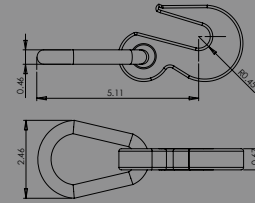

EFTG-2CR-3M
 SERIES E/A SPRING FITTING W/ 2" CIRCLE RING – 3,000 LB.

EFTG-2CR
 SERIES E/A SPRING FITTING W/ 2" CIRCLE RING – 4,100 LB.

EFTG-2CR-6M
 SERIES E/A SPRING FITTING W/ 2" CIRCLE RING – 6,000 LB.

EFTG-2DR
 SERIES E/A SPRING FITTING W/ 2" D-RING – 4,000 LB.

EFTG-2DR-6M
 SERIES E/A SPRING FITTING W/ 2" D-RING

Specialty Fittings

BP-1-1M
1" BOLT PLATE – 1,000 LB.

WD-1-3M
1" WAISTED D-RING – 3,000 LB.

CH-2-3M
2" CLOSED RAVE HOOK – 3,000 LB.
ALSO AVAILABLE IN BLACK

GH-2/4
GRAB HOOK ASSEMBLY – 16,200 LB.

SA-2-10M
2" STRAP ADJUSTER – 10,000 LB.

SFH-2-2M
SERIES F PLATE TRAILER HOOK – 2,200 LB.

JH-8M
5/8" LONG FAIRLANE CLOSED EYE HOOK – 8,000 LB.

RTJ-FJ
RTJ CLUSTER HOOK W/ FORGED MINI-J

ID2B-L
IDLER J HOOK W/ BOLT – L SHAPE

EFTG-2SW
2" SERIES E/A SWIVEL FITTING – 6,000 LB.

BULK CHAIN
AVAILABLE IN VARIOUS SIZES AND GRADES
DOMESTIC AND IMPORT

BULK WEBBING
AVAILABLE IN 2" 3" & 4" WIDTHS

Pacific Cargo Control, Inc.