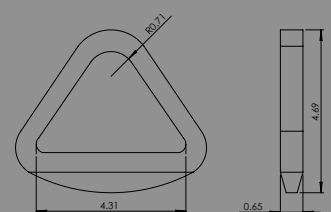

512
2" OVERCENTER BUCKLE - 5,000 LB.

Cam Buckles

CB-1-5CS
1" CAM BUCKLE - 500 LB.

CB-1-7C
1" CAM BUCKLE - 700 LB.

CB-1
1" CAM BUCKLE - 1,320 LB.

CB-2
2" CAM BUCKLE - 2,500 LB.

V-Rings

VR-3
3" V-RING - 18,000 LB.