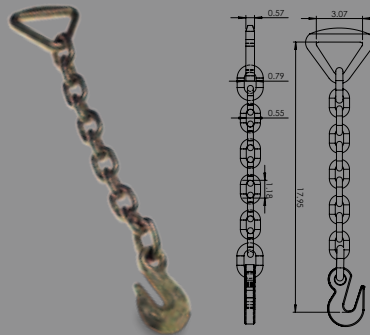

Rings

DR-1-3M
1" D-RING – 3,000 LB.

DR-2-4M
2" D-RING – 4,000 LB.

DR-2-10M
2" DELTA RING – 10,000 LB.

DR-2-16M
2" DELTA RING – 16,200 LB.

CR-2-10M
2" CIRCULAR RING – 10,000 LB.

CDR-2-10M
2" CIRCULAR RING W/ FLATSIDE – 10,000 LB.

S Hooks

VS-1-5C
1" VINYL COATED S HOOK – 500 LB.

VS-1-1M
1" VINYL COATED S HOOK – 2,205 LB.

ZS-1-1M
1" ZINC S HOOK – 2,205 LB.

Chain Anchors

CX-3 / 4-16M
18" CHAIN ANCHOR W/ PEAR LINK – 16,000 LB.

CX-3-18M
18" CHAIN ANCHOR W/ 3" V-RING – 16,200 LB.

CX-4-18M
18" CHAIN ANCHOR W/ 4" V-RING – 16,200 LB.

Logistic Track Fittings

BF-2
 SERIES F BUTTERFLY FITTING – 1,250 LB.

EFTG-2
 SERIES E/A SPRING FITTING – 3,000 LB.

EFTG-3PC
 SERIES E/A 3-PIECE FITTING – 3,000 LB.

EFTG-2CR-3M
 SERIES E/A SPRING FITTING W/ 2" CIRCLE RING – 3,000 LB.

EFTG-2CR
 SERIES E/A SPRING FITTING W/ 2" CIRCLE RING – 4,100 LB.

EFTG-2CR-6M
 SERIES E/A SPRING FITTING W/ 2" CIRCLE RING – 6,000 LB.