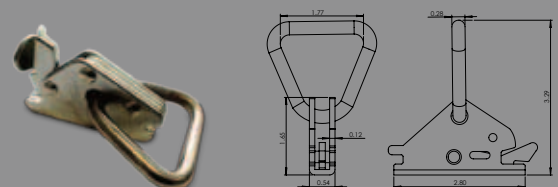

CX-4-18M
18" CHAIN ANCHOR W/ 4" V-RING – 16,200 LB.

Logistic Track Fittings

BF-2
 SERIES F BUTTERFLY FITTING – 1,250 LB.

EFTG-2
 SERIES E/A SPRING FITTING – 3,000 LB.

EFTG-3PC
 SERIES E/A 3-PIECE FITTING – 3,000 LB.

EFTG-2CR-3M
 SERIES E/A SPRING FITTING W/ 2" CIRCLE RING – 3,000 LB.

EFTG-2CR
 SERIES E/A SPRING FITTING W/ 2" CIRCLE RING – 4,100 LB.

EFTG-2CR-6M
 SERIES E/A SPRING FITTING W/ 2" CIRCLE RING – 6,000 LB.

EFTG-2DR
 SERIES E/A SPRING FITTING W/ 2" D-RING – 4,000 LB.

EFTG-2DR-6M
 SERIES E/A SPRING FITTING W/ 2" D-RING

Specialty Fittings

BP-1-1M
1" BOLT PLATE – 1,000 LB.

WD-1-3M
1" WAISTED D-RING – 3,000 LB.

CH-2-3M
2" CLOSED RAVE HOOK – 3,000 LB.
ALSO AVAILABLE IN BLACK