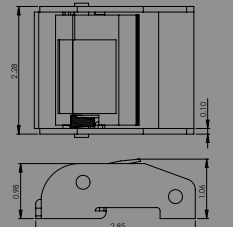

512
2" OVERCENTER BUCKLE - 5,000 LB.

Cam Buckles

CB-1-5CS
1" CAM BUCKLE - 500 LB.

CB-1-7C
1" CAM BUCKLE - 700 LB.

CB-1
1" CAM BUCKLE - 1,320 LB.

CB-2
2" CAM BUCKLE - 2,500 LB.

V-Rings

VR-3
3" V-RING - 18,000 LB.