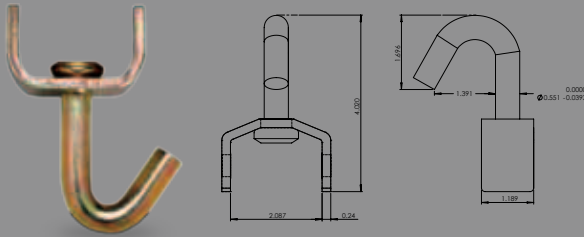

ID2
IDLER HOOK & RATCHET YOLK