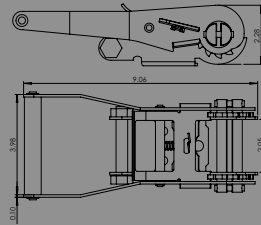

7030

2" EXTRA LONG WIDE HANDLE RATCHET – 11,000 LB.
ALSO AVAILABLE WITH MP-2 INSTALLED