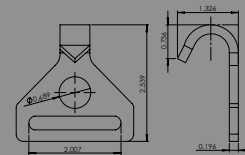

Specialty Fittings

GH-2/4
GRAB HOOK ASSEMBLY – 16,200 LB.