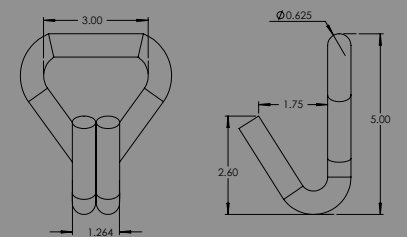

SH-2-6M
2" FLAT SNAP HOOK - 6,000 LB.

SH-2-10M
2" FLAT SNAP HOOK - 10,000 LB.

TSH-2-10M
2" TWISTED SNAP HOOK - 10,000 LB.

Wire Hooks

WH-1-3M
1" WIRE HOOK – 3,000 LB.

WH-2-1.5M
2" WIRE HOOK – 1,500 LB.

WH-2-2.5M
2" WIRE HOOK – 2,500 LB.

WH-2-5M
2" WIRE HOOK – 5,000 LB.

WH-2-1.25M
2" WIRE HOOK FOR AUTO HAULING TRAILERS – OPEN MOUTH – 6,000 LB.

WH-2-10MB
2" WIRE HOOK-BLACK – 10,000 LB.

WH-2-10M
2" WIRE HOOK – 10,000 LB.

WH-3-22M
3" WIRE HOOK – 22,000 LB.

Rings

DR-1-3M
1" D-RING – 3,000 LB.

DR-2-4M
2" D-RING – 4,000 LB.

DR-2-10M
2" DELTA RING – 10,000 LB.

DR-2-16M
2" DELTA RING – 16,200 LB.

CR-2-10M
2" CIRCULAR RING – 10,000 LB.

CDR-2-10M
2" CIRCULAR RING W/ FLATSIDE – 10,000 LB.