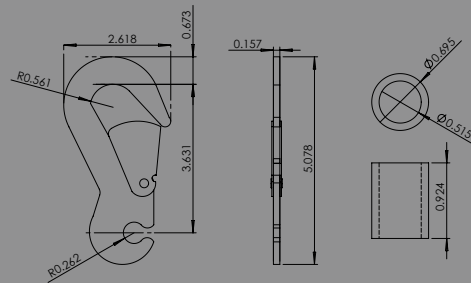

7033-SHK
RATCHET SNAP HOOK W / SPACERS - 6,000 LB.