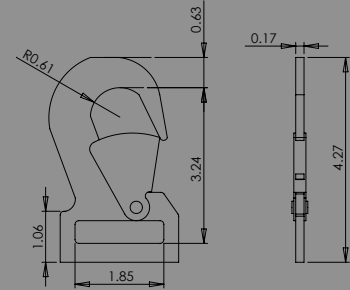

VR-4
4" V-RING - 20,000 LB.

Flat Hooks

FH-1
1" FLAT HOOK - 1,000 LB.

FH-2N
2" NARROW FLAT HOOK - 6,000 LB.

FH-2
2" FLAT HOOK - 10,000 LB.

FH-4A
4" FLAT HOOK - 17,000 LB.

Snap Hooks

SH-1-5M
1" FLAT SNAP HOOK - 5,000 LB.

SH-2-6M
2" FLAT SNAP HOOK - 6,000 LB.

SH-2-10M
2" FLAT SNAP HOOK - 10,000 LB.

TSH-2-10M
2" TWISTED SNAP HOOK - 10,000 LB.

Wire Hooks

WH-1-3M
1" WIRE HOOK – 3,000 LB.

WH-2-1.5M
2" WIRE HOOK – 1,500 LB.

WH-2-2.5M
2" WIRE HOOK – 2,500 LB.