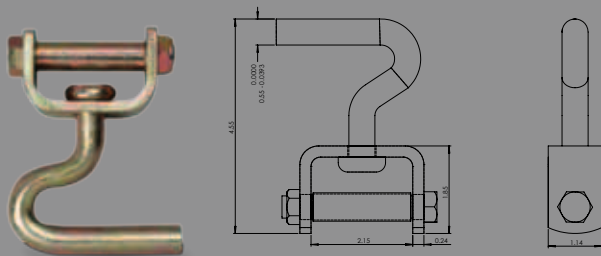

Roll-Off Container Hooks

CH-4
4" CONTAINER HOOK – 16,500 LB.

CH-4-HD
4" CONTAINER HOOK – 16,500 LB.

8430-SB-HK
SPECIALTY CONTAINER HOOK W/ BOLT

Swivel Hooks

ID2B
IDLER J HOOK W/ BOLT

ID2B-2
IDLER J HOOK W/ BOLT – LONG LEG

ID2B-L
IDLER J HOOK W/ BOLT – L SHAPE

EFTG-2SW
2" SERIES E/A SWIVEL FITTING – 6,000 LB.

BULK CHAIN
AVAILABLE IN VARIOUS SIZES AND GRADES
DOMESTIC AND IMPORT

BULK WEBBING
AVAILABLE IN 2" 3" & 4" WIDTHS

Pacific Cargo Control, Inc.