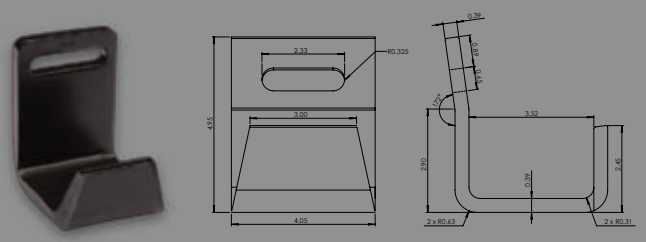

CH-4-HD
4" CONTAINER HOOK – 16,500 LB.