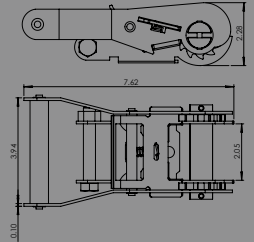

7031

2" WIDE HANDLE RATCHET – 11,000 LB.