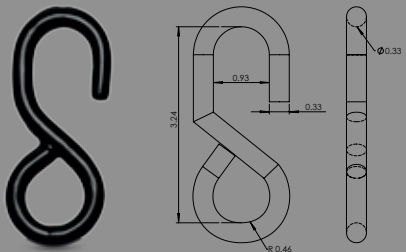

SH-2-6M
2" FLAT SNAP HOOK - 6,000 LB.

SH-2-10M
2" FLAT SNAP HOOK - 10,000 LB.

TSH-2-10M
2" TWISTED SNAP HOOK - 10,000 LB.

Wire Hooks

WH-1-3M
1" WIRE HOOK – 3,000 LB.

WH-2-1.5M
2" WIRE HOOK – 1,500 LB.

WH-2-2.5M
2" WIRE HOOK – 2,500 LB.

Rings

DR-1-3M
1" D-RING – 3,000 LB.

DR-2-4M
2" D-RING – 4,000 LB.

DR-2-10M
2" DELTA RING – 10,000 LB.

DR-2-16M
2" DELTA RING – 16,200 LB.

CR-2-10M
2" CIRCULAR RING – 10,000 LB.

CDR-2-10M
2" CIRCULAR RING W/ FLATSIDE – 10,000 LB.

S Hooks

VS-1-5C
1" VINYL COATED S HOOK – 500 LB.

VS-1-1M
1" VINYL COATED S HOOK – 2,205 LB.

ZS-1-1M
1" ZINC S HOOK – 2,205 LB.

Chain Anchors

CX-3 / 4-16M
18" CHAIN ANCHOR W/ PEAR LINK – 16,000 LB.

CX-3-18M
18" CHAIN ANCHOR W/ 3" V-RING – 16,200 LB.